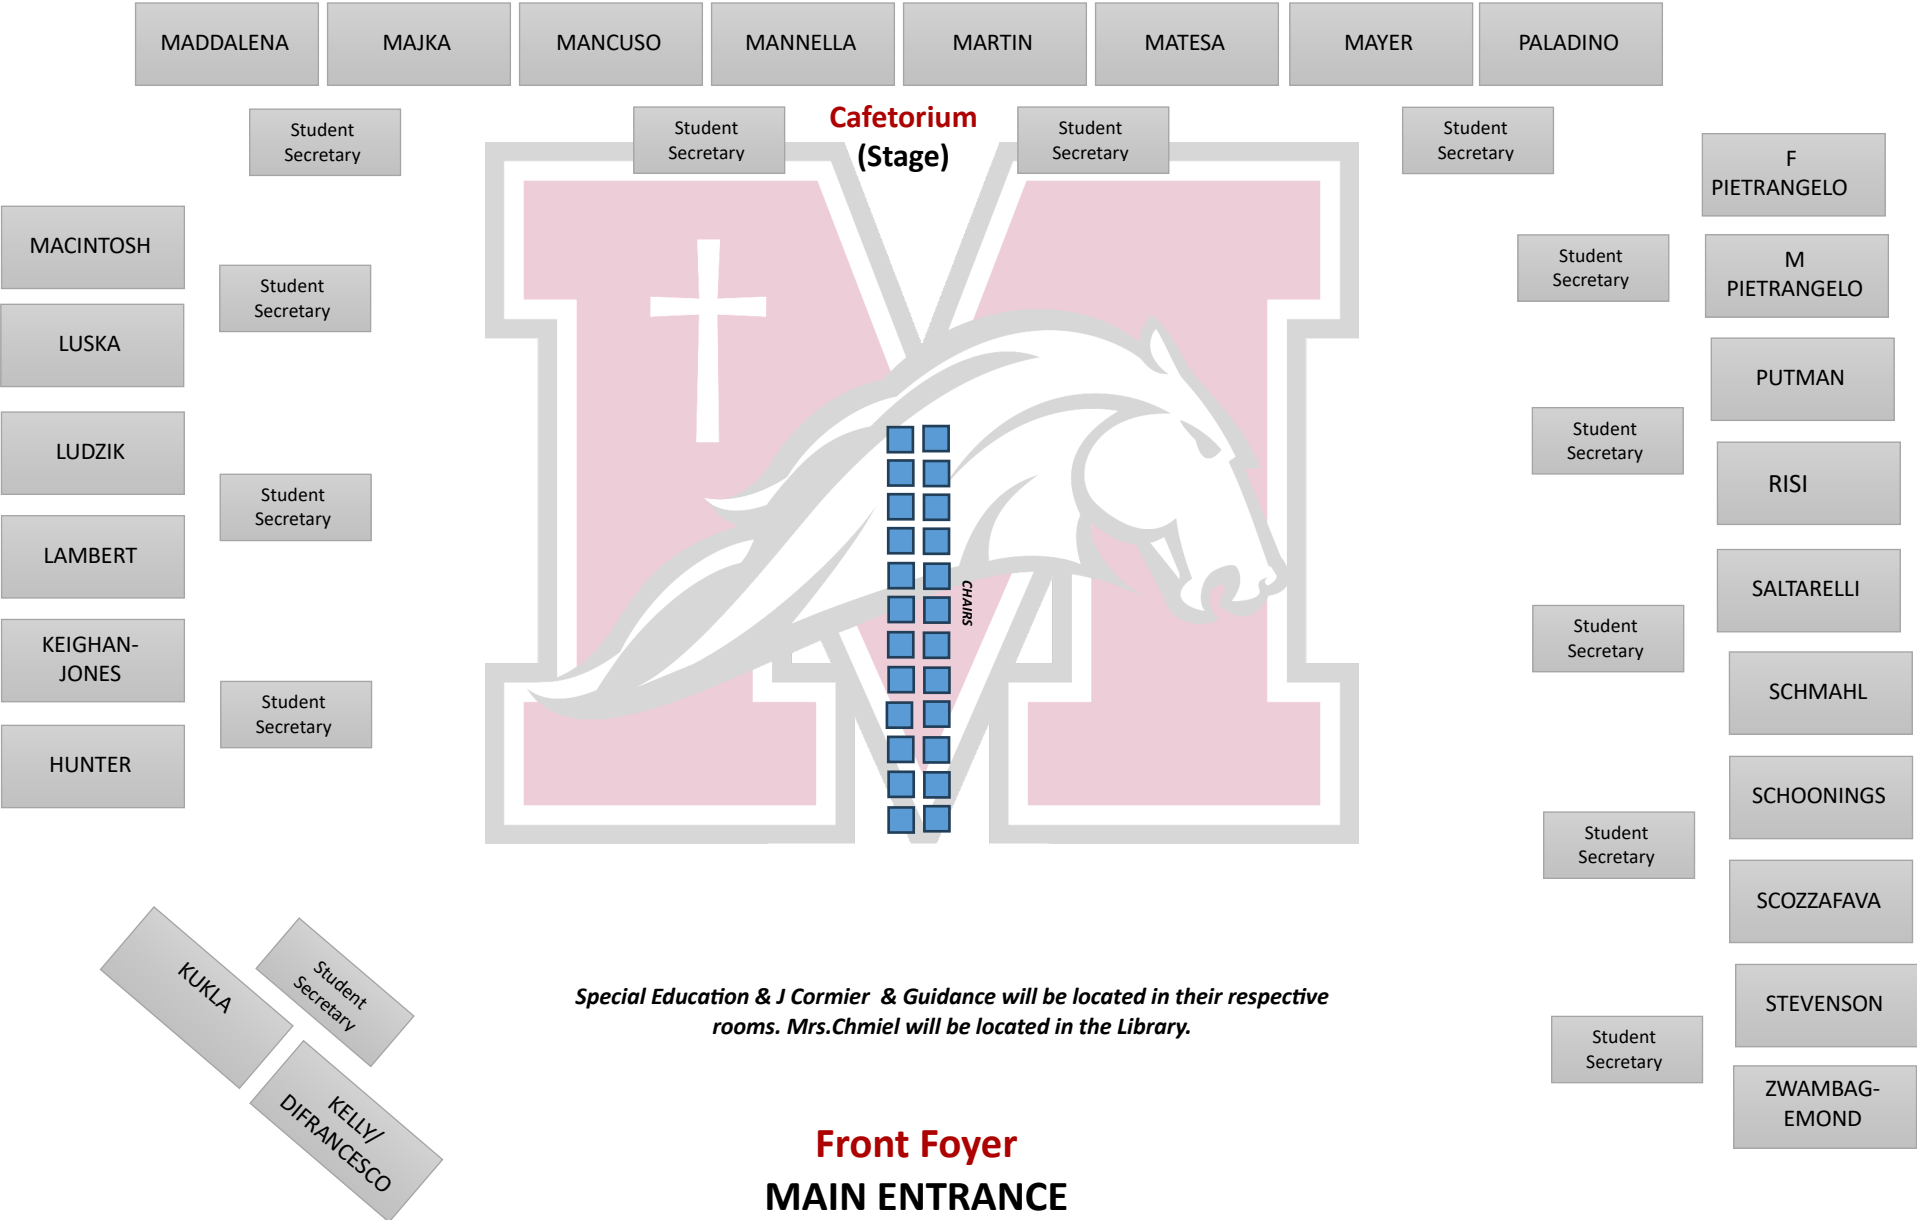

STM PARENT-TEACHER INTERVIEWS | 2024 – Page 2

*Special Education & J Cormier & Guidance will be located in their respective rooms. Mrs.Chmiel will be located in the Library.*

**Front Foyer  
MAIN ENTRANCE**